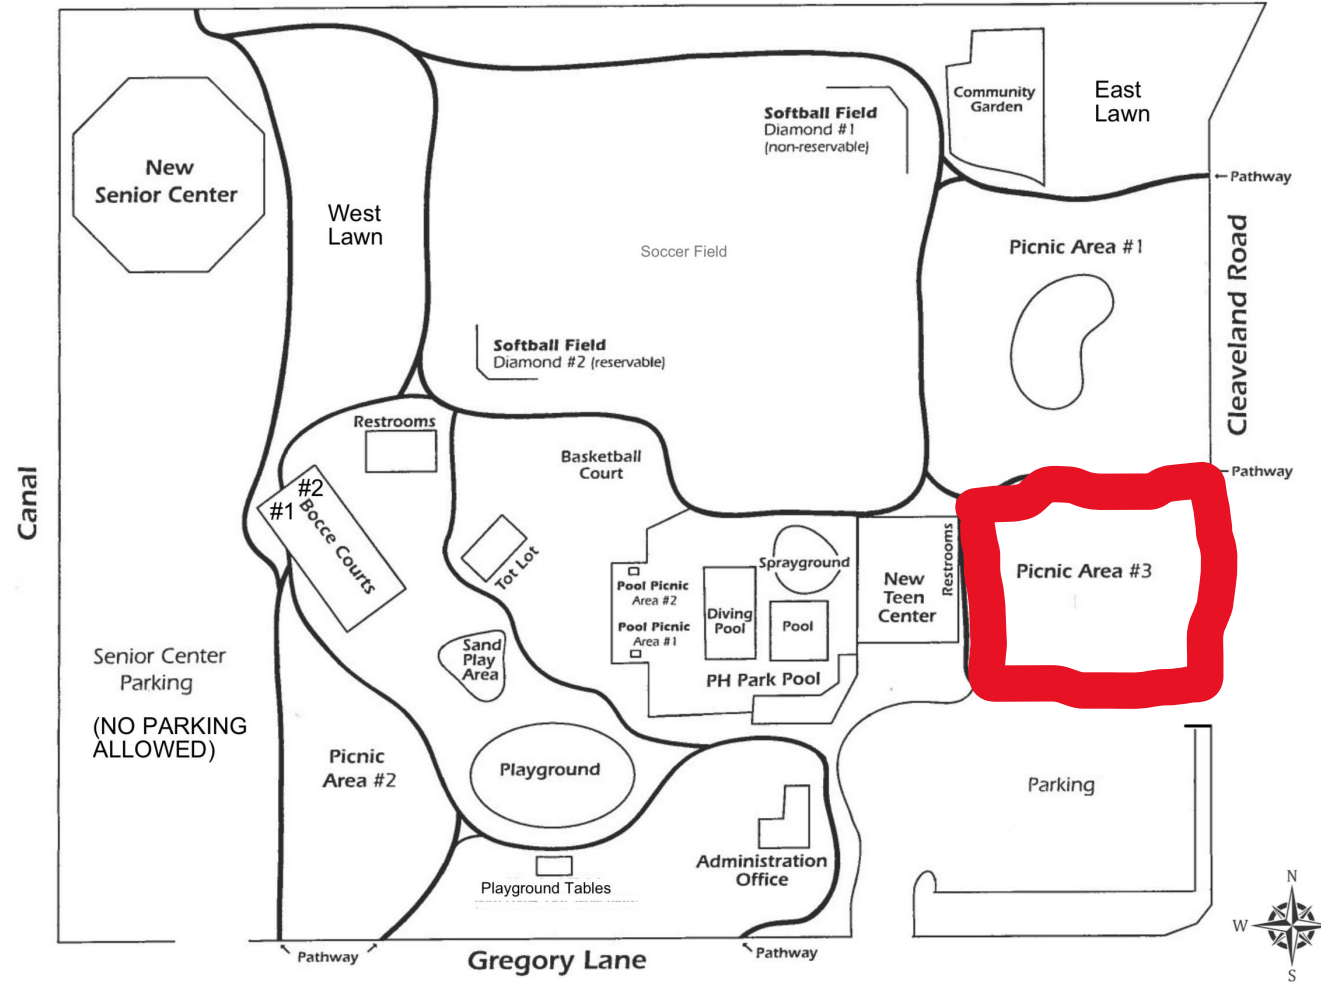

Pleasant Hill Park

Picnic Area #3

Park Map

16:59 Thu Jun 15

55%

Pleasant Hill Park Map
147 Gregory Lane, Pleasant Hill ▪ (925) 682-0896

 (925) 682-0896
pleasanthillrec.com

Picnic Area and BBQ

BBQ and Food Prep Area

Picnic and Auction Seating

Plant Display Bench

Picnic Seating